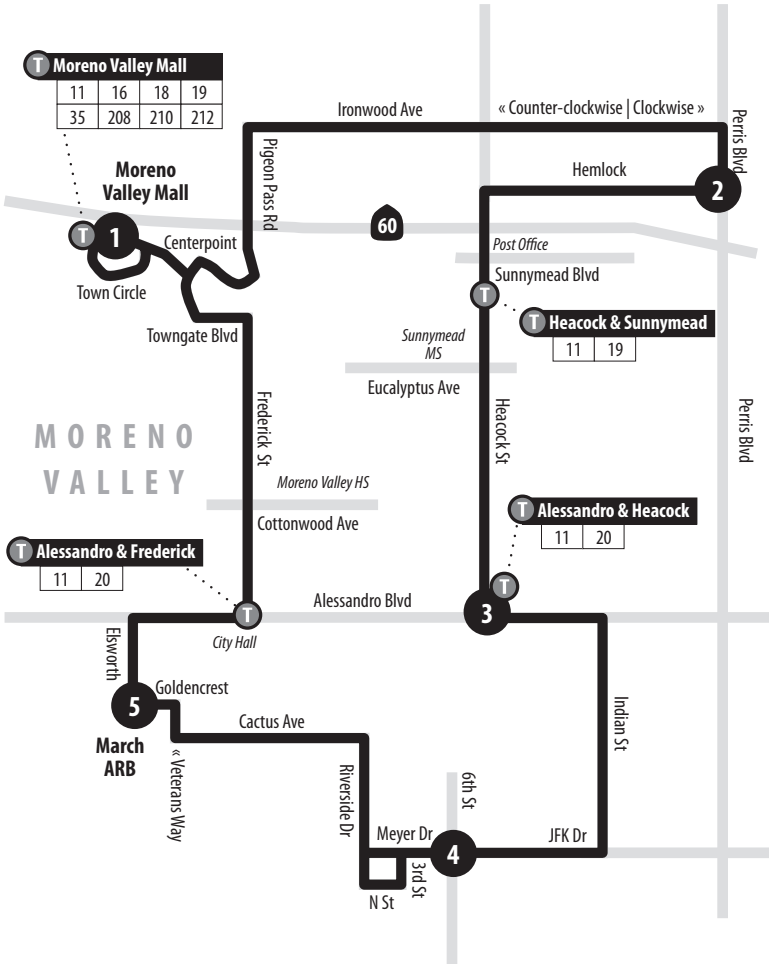

11

Moreno Valley Mall/March ARB

Information Center
1-800-800-7821
Web site
www.RiversideTransit.com

Routing and timetables
subject to change.

Also serving: Moreno Valley Mall/Hometown Buffet, Sunnymead Middle School, Moreno Valley High School. **Sunday service on the following holidays:** New Year's Day, Memorial Day, Independence Day, Labor Day. **No service on:** Thanksgiving Day and Christmas Day.

Legend | Map not to scale

- **1** Time and/or Transfer Point
- **T** Transfer Point and Information