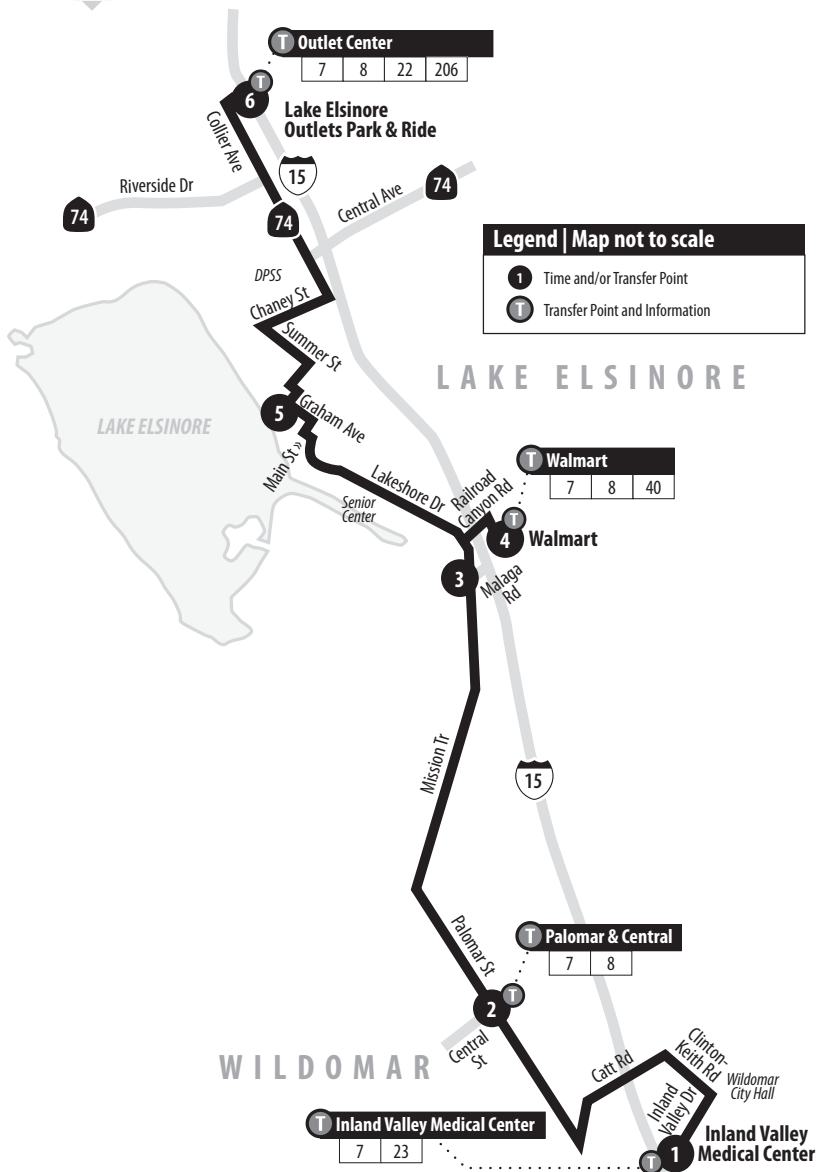

7

Lake Elsinore Outlet Center to Inland Valley Medical Center

Information Center
1-800-800-7821
Web site
www.RiversideTransit.com

Routing and timetables
subject to change.

Also serving: Lake Elsinore Outlet Center, DPSS, Downtown Lake Elsinore, Senior Center, Wal-Mart and Inland Valley Medical Center. **Sunday service on the following holidays:** New Year's Day, Memorial Day, Independence Day, Labor Day. **No service on:** Thanksgiving Day and Christmas Day.