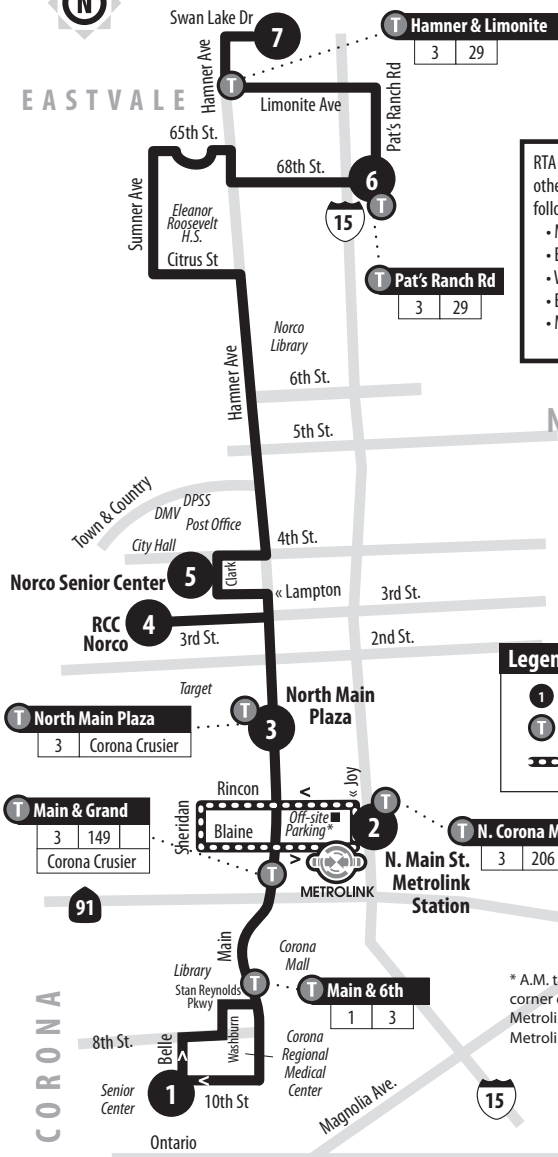

3

Swan Lake/Pat's Ranch Rd to Belle & 10th

Information Center
1-800-800-7821
Web site
www.RiversideTransit.com

Routing and timetables subject to change.

Also serving: Norco, Norco Senior Center, Norco City Hall, RCC, North Main Plaza, Corona. **No service weekends or the following holidays:** New Year's Day, Memorial Day, Independence Day, Labor Day, Thanksgiving Day and Christmas Day.

EASTVALE

NORCO

CORONA

RTA and Corona Cruiser will honor each other's Day and 30-Day passes at the following locations:

- Magnolia & McKinley
- E. 6th St. & Rimpau
- W. 6th St. & Smith
- E/W 6th St. & Main
- Magnolia/6th & Promenade

Legend | Map not to scale

- ① Time and/or Transfer Point
- Ⓣ Transfer Point and Information
- Alternate route for Metrolink offsite parking

* A.M. trips service off-site parking lot at corner of Joy and Rincon streets prior to Metrolink station. P.M. trips service Metrolink station prior to off-site parking.

3

Weekdays | Northbound to Swan Lake/Pat's Ranch

A.M. times are in PLAIN, P.M. times are in BOLD | Times are approximate

Belle & 10th	No. Main Metrolink	No. Main Plaza	RCC Norco	Norco Senior Center	Pat's Ranch Rd & 65th St	Swan Lake MHP
1	2	3	4	5	6	7
5:10	5:20	5:24	5:31	5:36	5:53	5:58
5:50	6:00	6:04	6:11	6:16	6:33	6:38
6:30	6:40	6:44	6:51	6:56	7:13	7:18
7:10	7:20	7:24	7:31	7:36	7:53	7:58
7:50	8:00	8:04	8:11	8:16	8:33	8:38
8:30	8:40	8:44	8:51	8:56	9:13	9:18
9:10	9:20	9:24	9:31	9:36	9:53	9:58
9:50	10:00	10:04	10:11	10:16	10:33	10:38
10:30	10:40	10:44	10:51	10:56	11:13	11:18
11:10	11:20	11:24	11:31	11:36	11:53	11:58
11:50	12:00	12:04	12:11	12:16	12:33	12:38
12:30	12:40	12:44	12:51	12:56	1:13	1:18
1:10	1:20	1:24	1:31	1:36	1:53	1:58
1:50	2:00	2:04	2:11	2:16	2:33	2:38
2:30	2:40	2:44	2:51	2:56	3:13	3:18
3:10	3:20	3:24	3:31	3:36	3:53	3:58
3:50	4:00	4:04	4:11	4:16	4:33	4:38
4:30	4:40	4:44	4:51	4:56	5:13	5:18
5:10	5:20	5:24	5:31	5:36	5:53	5:58
5:50	6:00	6:04	6:11	6:16	6:33	6:38